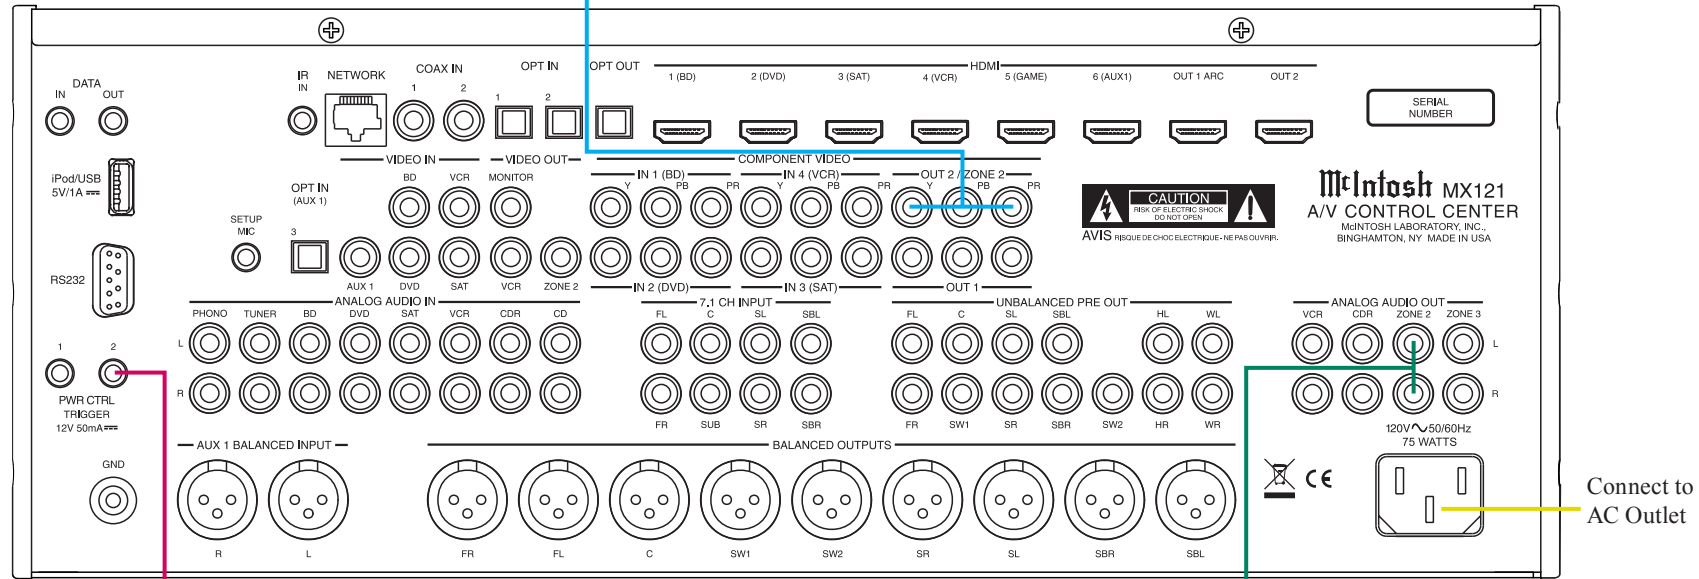

Note: Refer to the MX121 Owner's Manual page 13 for additional connection information.

Connection Legend:

- Data Cable* - — Digital Signal Cable - —
 - Sensor/Keypad Cable - — Network/RS232 Cable - —
 - Power Control Cable* - — Ground Wire - —
 - Audio Signal Cable - — AC Power Cords - —
 - Video Signal Cable - — Loudspeaker Cable - —
 - RF Signal Cable - —
- * 2 conductor shielded with 1/8 inch stereo mini phone plug on each end.

Note: Refer to the MX121 Owner's Manual page 13 for additional connection information.

Zone B - TV/Monitor

Zone B - Power Amplifier (partial view)