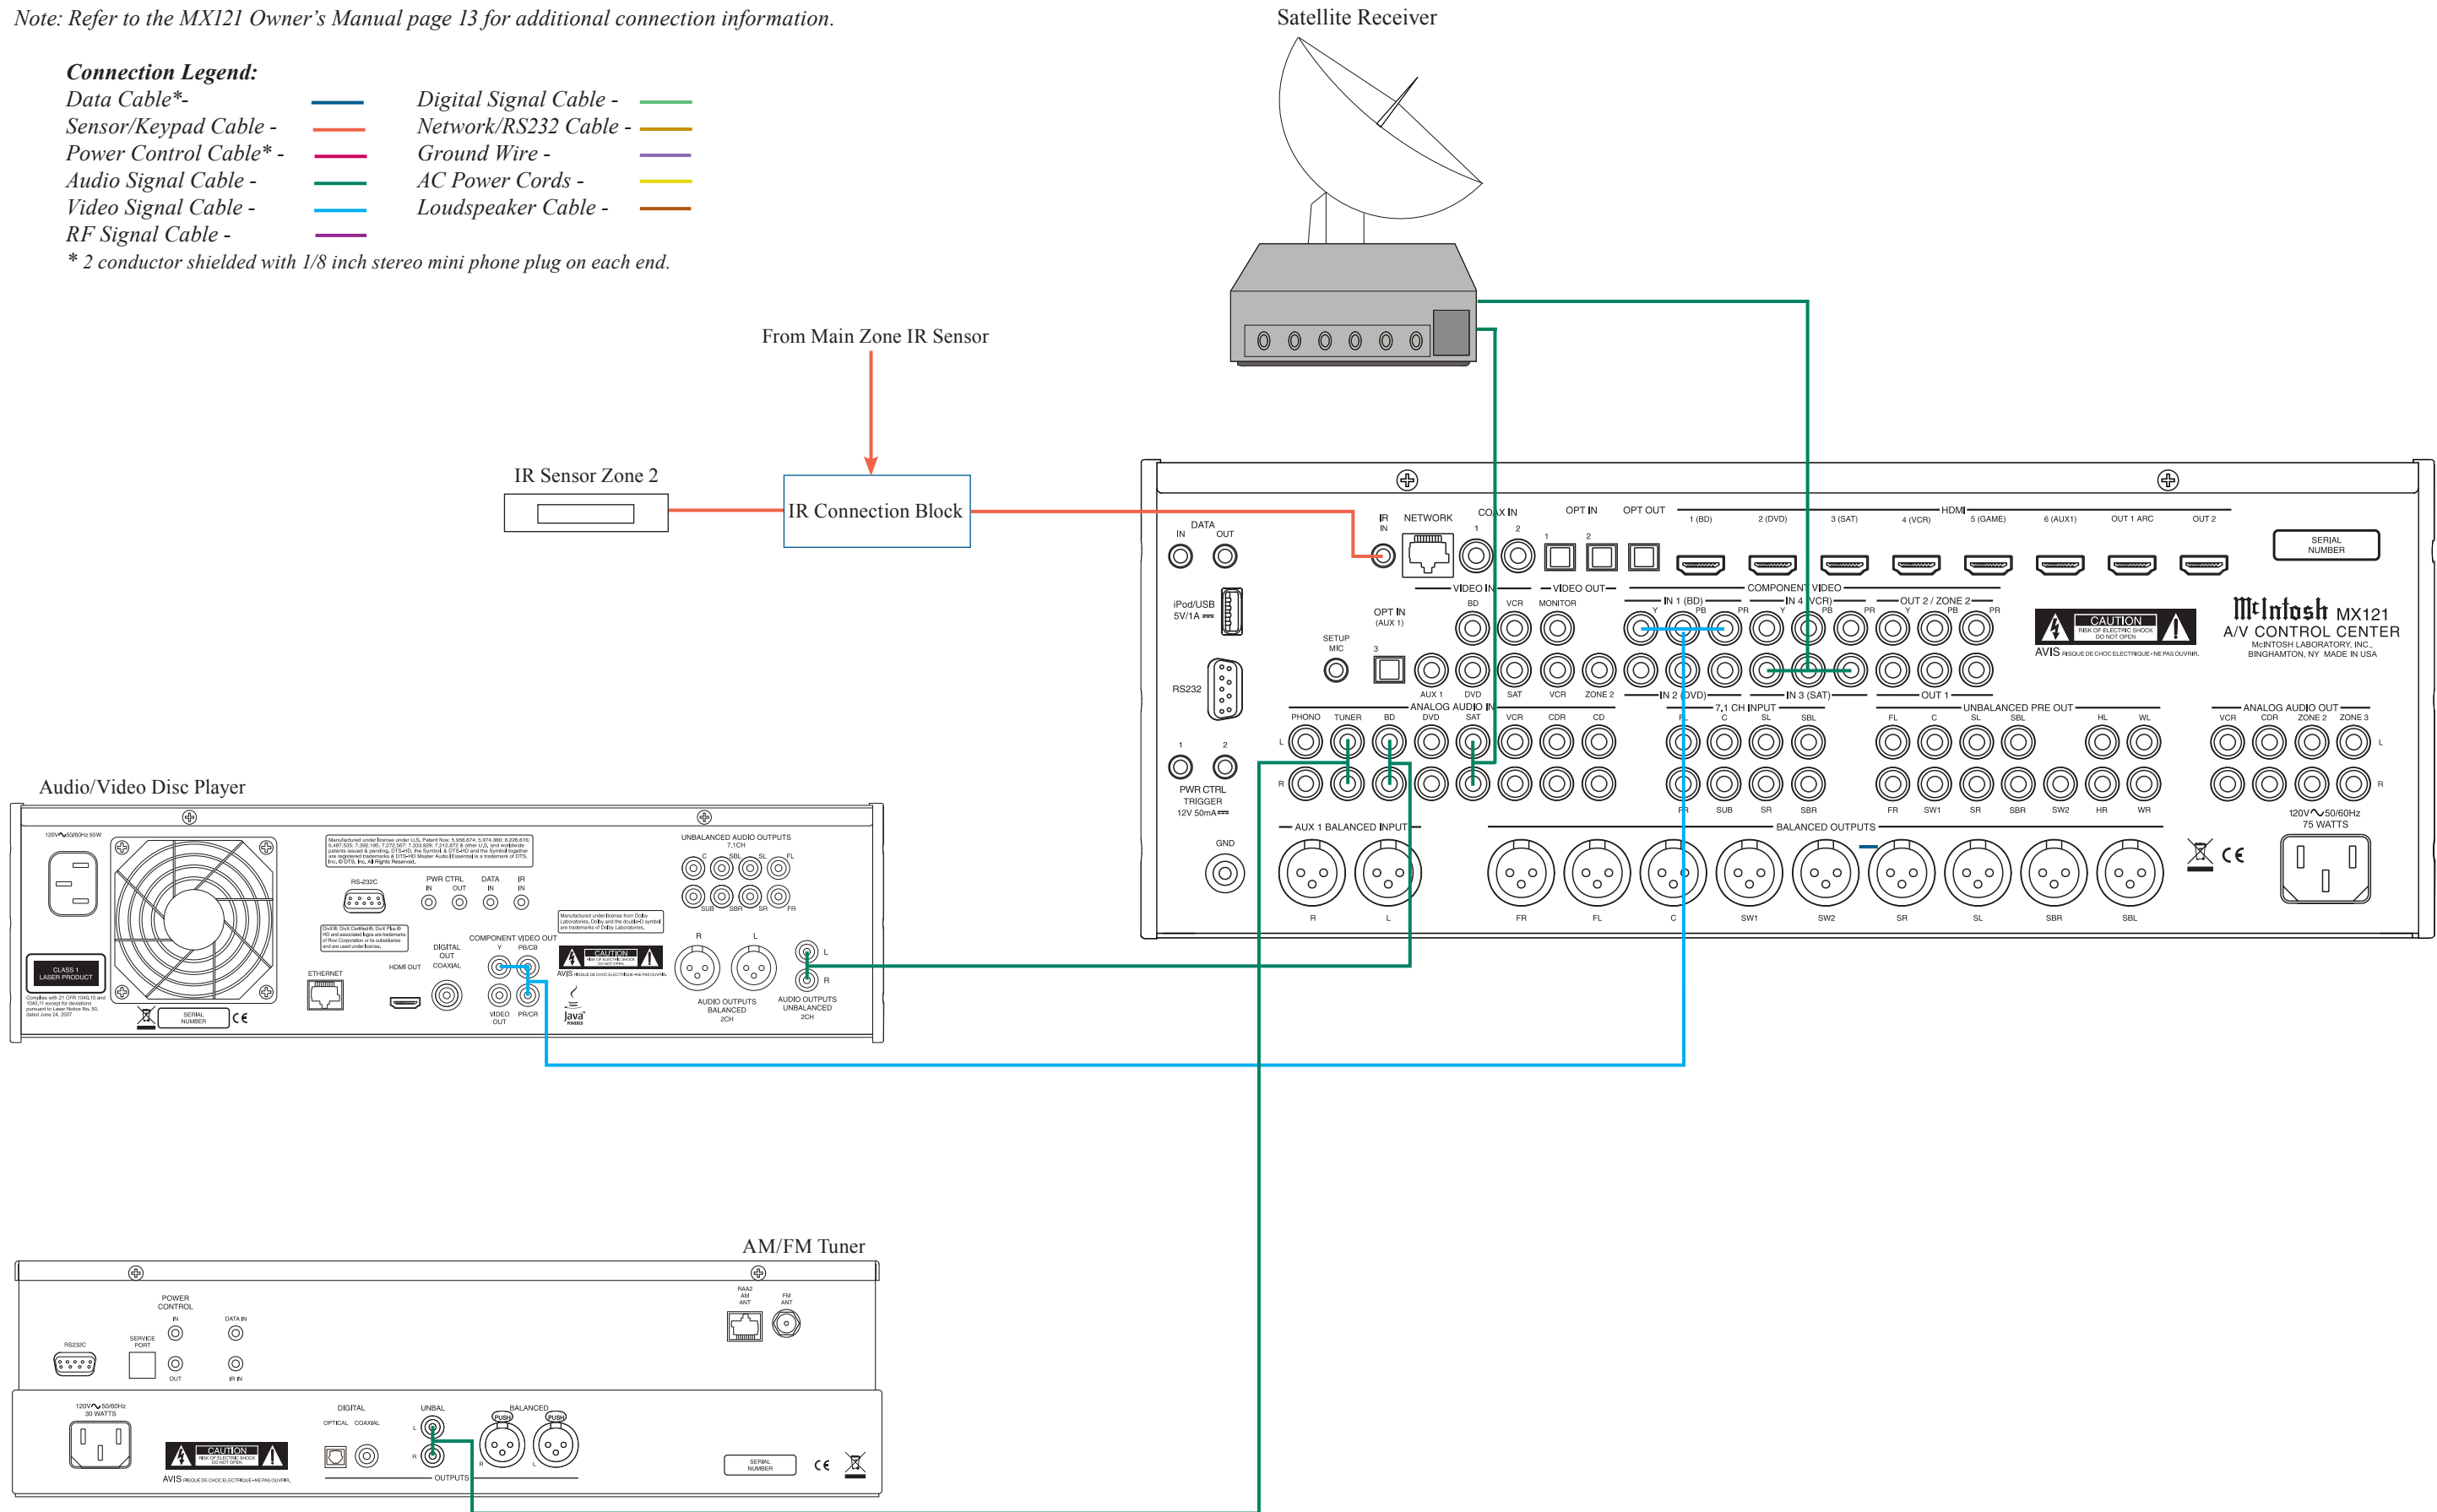

Note: Refer to the MX121 Owner's Manual page 13 for additional connection information.

Connection Legend:

- Data Cable* - — Digital Signal Cable - —
 - Sensor/Keypad Cable - — Network/RS232 Cable - —
 - Power Control Cable* - — Ground Wire - —
 - Audio Signal Cable - — AC Power Cords - —
 - Video Signal Cable - — Loudspeaker Cable - —
 - RF Signal Cable - —
- * 2 conductor shielded with 1/8 inch stereo mini phone plug on each end.

Note: Refer to the MX121 Owner's Manual page 13 for additional connection information.

Zone B - TV/Monitor

Zone B - Power Amplifier (partial view)